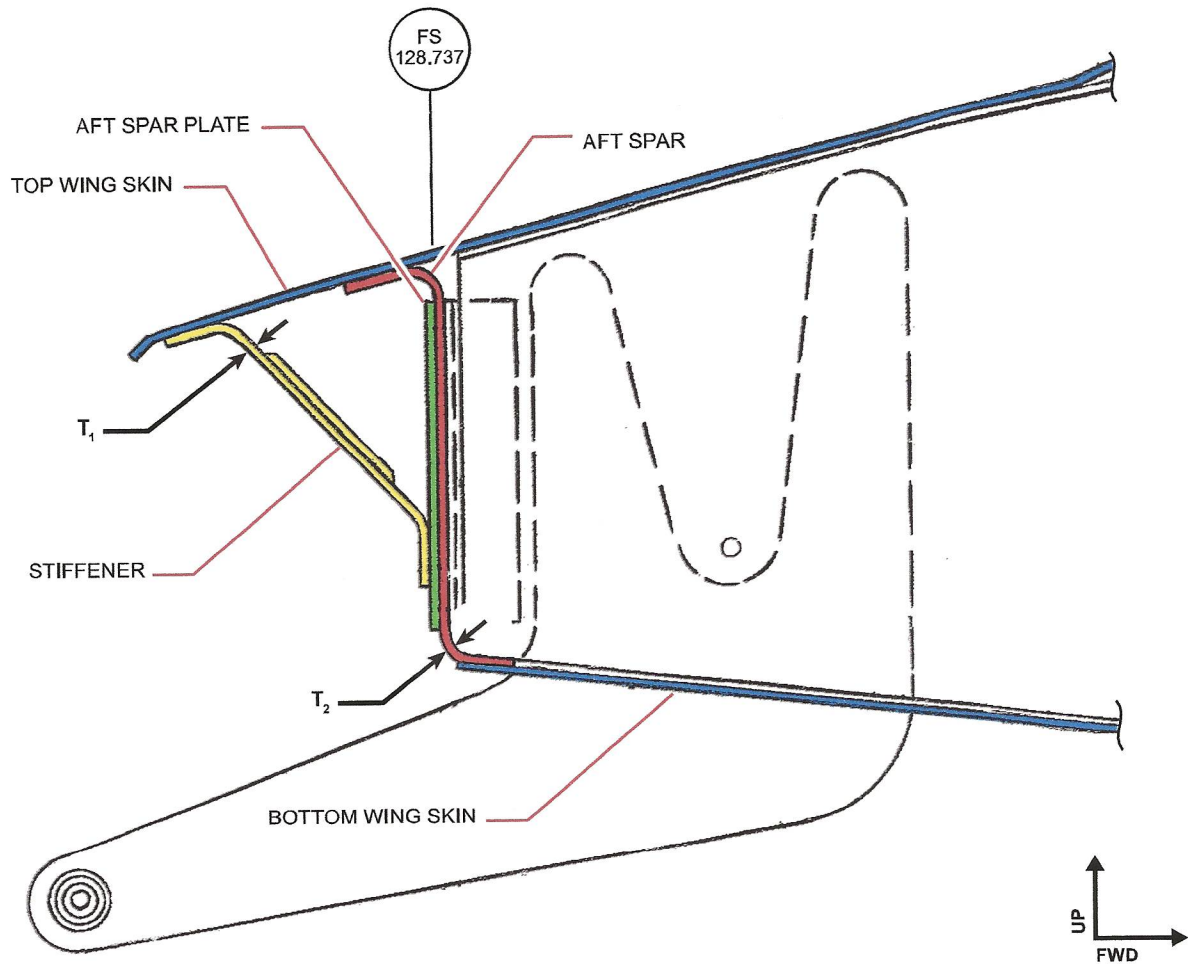

WING INSTALLATION  
ISOMETRIC VIEW

**VIEW A-A**  
LOOKING FWD AT AFT SPAR ATTACHMENT  
RIGHT WING SHOWN (LEFT WING OPPOSITE)

**Figure 1 (Sheet 1 of 2)**  
Aft Attach Fitting Installation (Typical)

**SECTION B-B**  
LOOKING INBOARD  
RIGHT WING SHOWN (LEFT WING OPPOSITE)

**Figure 1 (Sheet 2 of 2)**  
Aft Attach Fitting Installation (Typical)