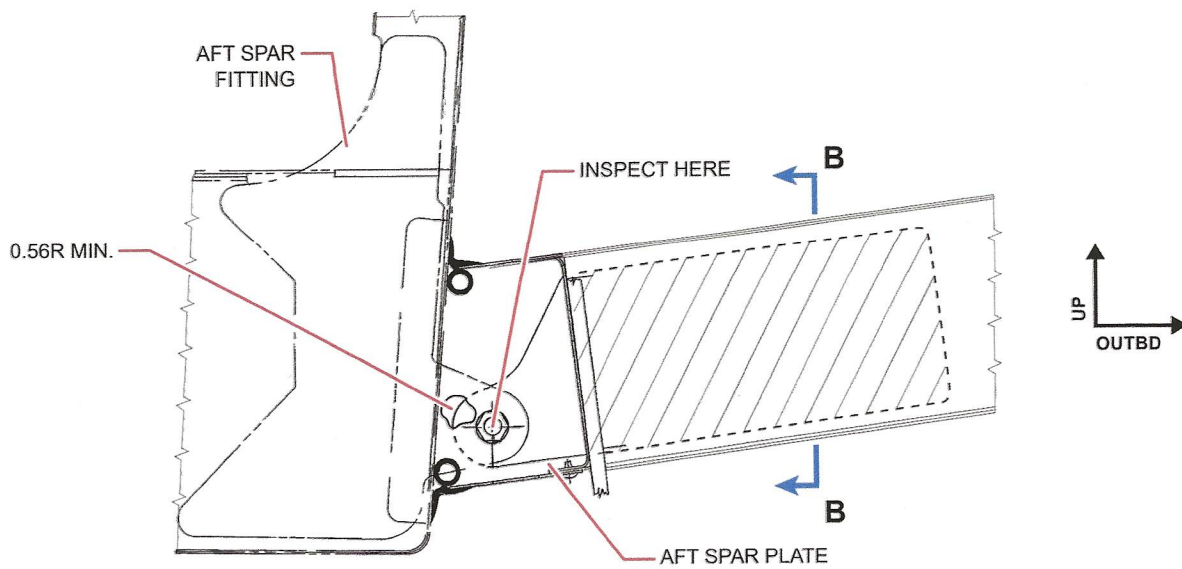

WING INSTALLATION  
ISOMETRIC VIEW

**VIEW A-A**  
LOOKING FWD AT AFT SPAR ATTACHMENT  
RIGHT WING SHOWN (LEFT WING OPPOSITE)

**Figure 1 (Sheet 1 of 2)**  
Aft Attach Fitting Installation (Typical)

**SECTION B-B**  
LOOKING INBOARD  
RIGHT WING SHOWN (LEFT WING OPPOSITE)

**Figure 1 (Sheet 2 of 2)**  
Aft Attach Fitting Installation (Typical)